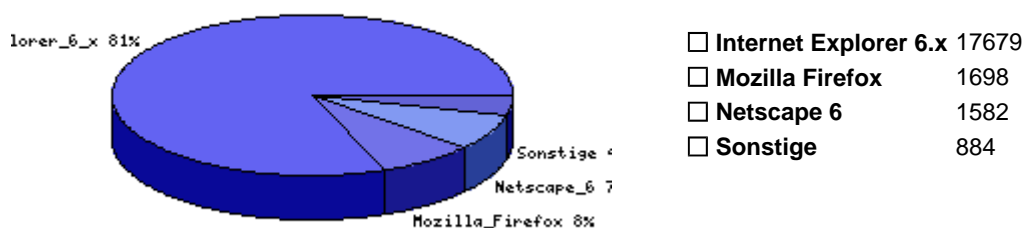

| | |
|--------------|-------|
| Windows XP | 16250 |
| Windows 2000 | 3782 |
| Windows 98 | 1359 |
| Sonstige | 452 |

Browserstatistik für ID 9498

| | |
|-----------------------|-------|
| Internet Explorer 6.x | 17679 |
| Mozilla Firefox | 1698 |
| Netscape 6 | 1582 |
| Internet Explorer 5.x | 787 |
| Opera 2.x | 48 |
| Netscape 4.x | 23 |
| Netscape 3.x | 12 |
| SEARCH ENGINES | 5 |
| - unknown - | 4 |
| Mozilla Firebird | 2 |
| KDE Browser | 1 |
| Netscape 2.x | 1 |
| Opera 3.x | 1 |