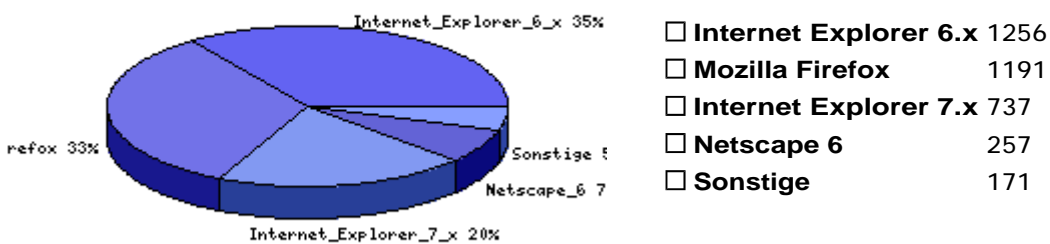

- KDE Browser
- Internet Explorer 4.x
- Netscape 3.x
- SEARCH ENGINES
- Opera 2.x
- Opera 8.x